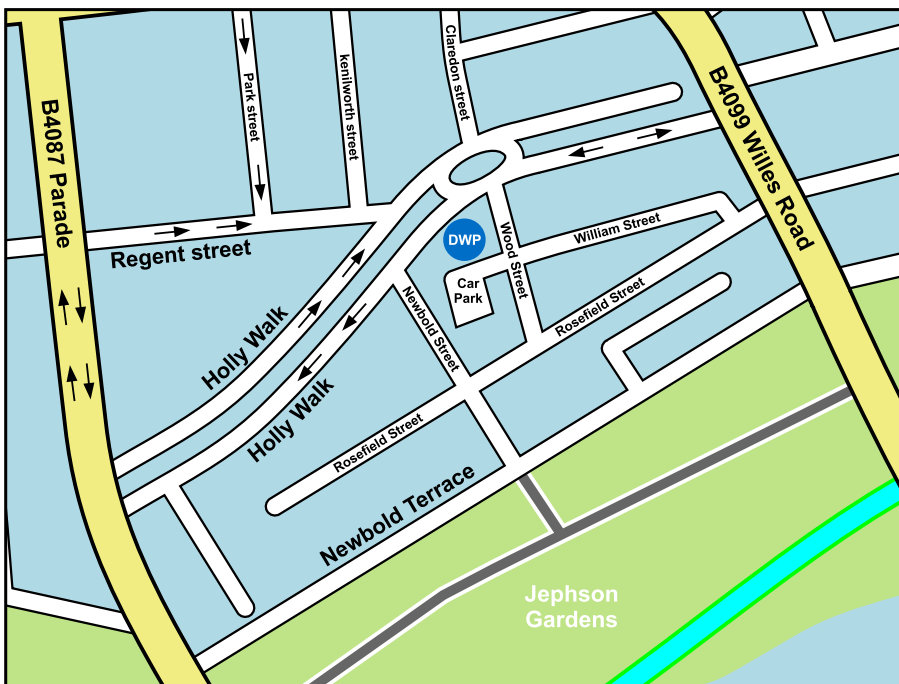

1A Chapel Court
Holly Walk
Leamington Spa
CV32 4YS

Tel: +44 (0) 1926 334455
Fax: +44 (0) 1926 334415

e-mail: info@dobsonwhite.com
web: www.dobsonwhite.com

Registered No. 4117707