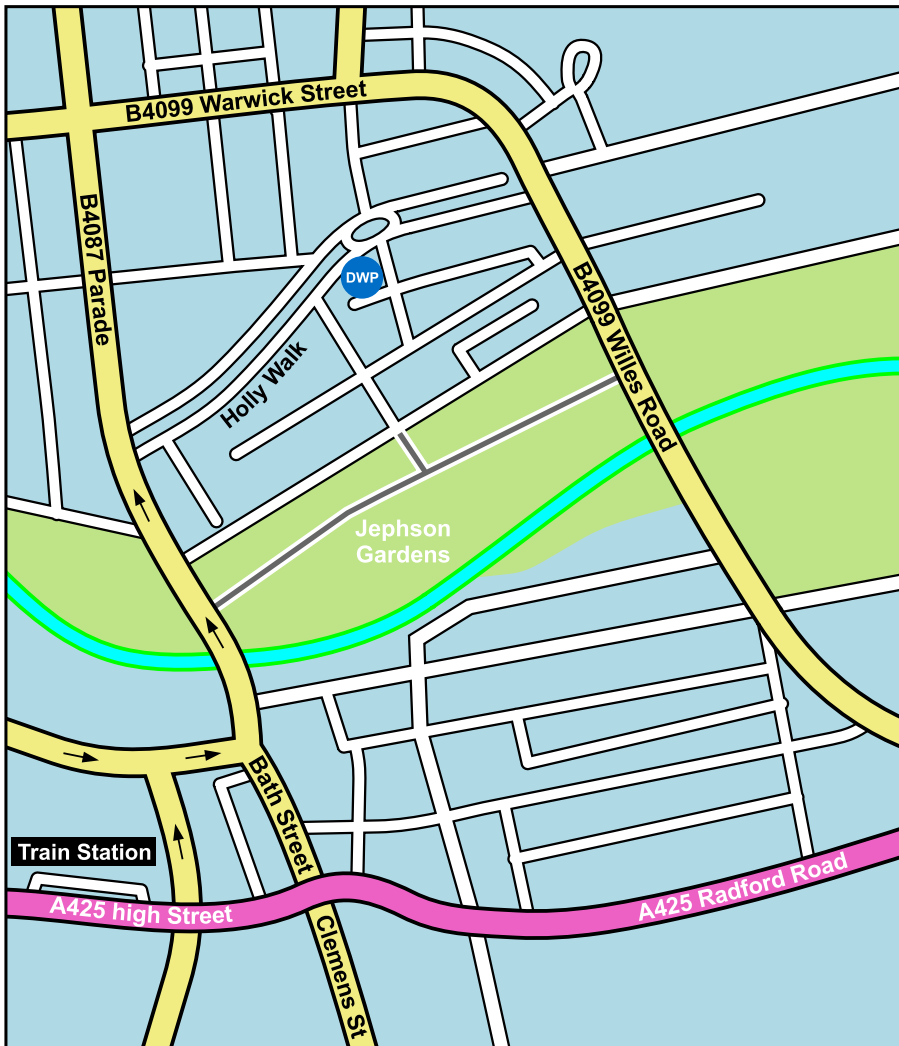

The Dobson White Partnership

Business Communications & Event Management

Leave the M42 at junction 6 (signposted Birmingham South East), then at roundabout take the 1st exit, then merge onto Coventry Road - A45 (signposted Coventry.)

Branch left (signposted Brownhills, Leamington), then at Stonebridge roundabout take the 3rd exit onto Kenilworth Road - A452

At roundabout take the 3rd exit onto Kenilworth Road - A452

At roundabout take the 2nd exit onto Kenilworth Road - A452

At roundabout take the 2nd exit onto Kenilworth Road - A452

At roundabout take the 2nd exit onto Kenilworth Road - A452

At traffic signals continue forward onto Kenilworth Road - A452

Continue forward onto Clinton Lane - B4103