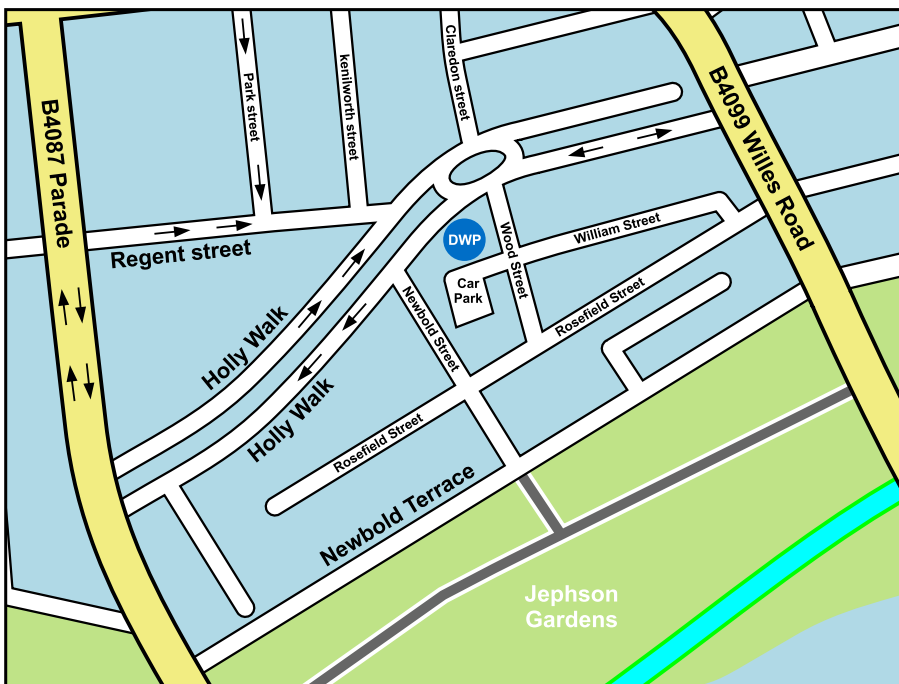

# The Dobson White Partnership

Business Communications & Event Management

Leave the M1 at junction 21, then at roundabout take the 3rd exit onto the M69 (signposted Coventry, Birmingham)

Continue forward onto Coventry Eastern Bypass - A46

At roundabout take the 1st exit onto Coventry Eastern Bypass - A46

At roundabout take the 2nd exit onto Coventry Eastern Bypass - A46

Continue forward onto the A46. Entering Coventry

At Tollbar End roundabout take the 3rd exit onto Stonebridge Highway A45

At Stivichall Interchange branch left (signposted Warwick), then merge onto unnamed road

Bear left, then merge onto the A46

1A Chapel Court  
Holly Walk  
Leamington Spa  
CV32 4YS

Tel: +44 (0) 1926 334455  
Fax: +44 (0) 1926 334415