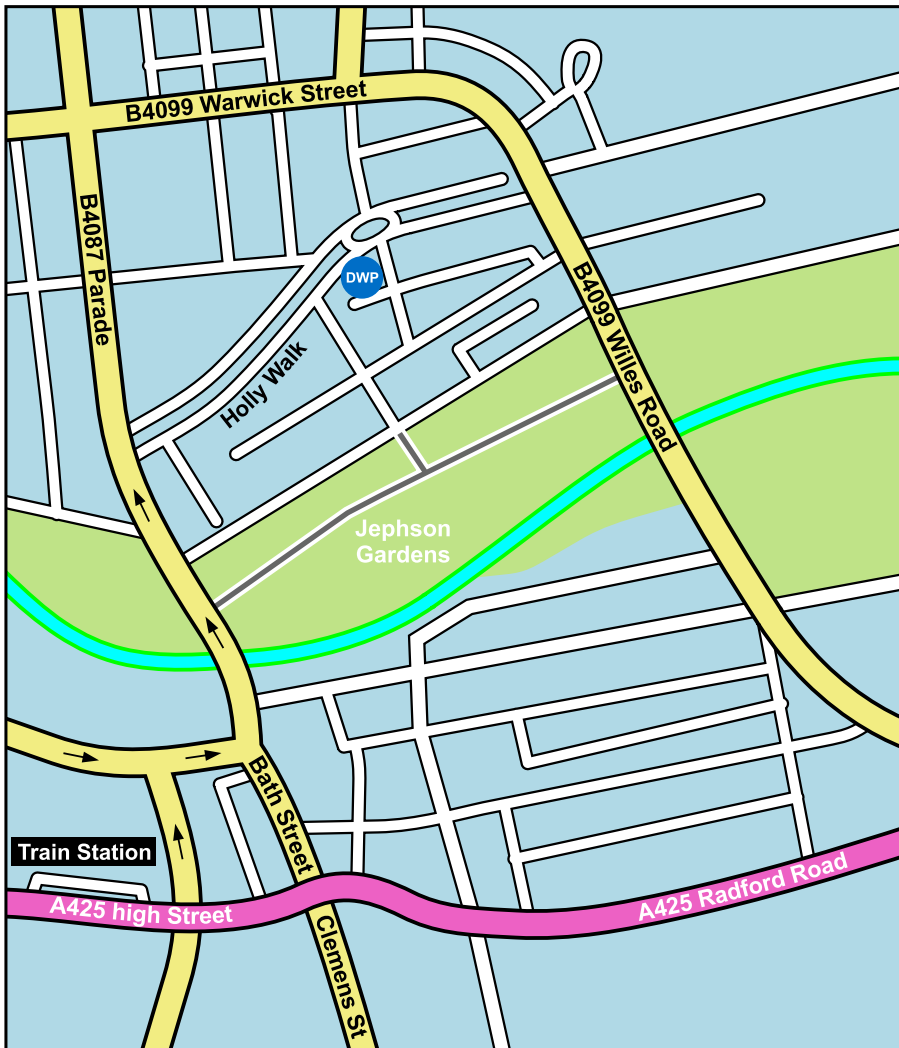

# The Dobson White Partnership

Business Communications & Event Management

Leave the M1 at junction 21, then at roundabout take the 3rd exit onto the M69 (signposted Coventry, Birmingham)

Continue forward onto Coventry Eastern Bypass - A46

At roundabout take the 1st exit onto Coventry Eastern Bypass - A46

At roundabout take the 2nd exit onto Coventry Eastern Bypass - A46

Continue forward onto the A46. Entering Coventry

At Tollbar End roundabout take the 3rd exit onto Stonebridge Highway A45

At Stivichall Interchange branch left (signposted Warwick), then merge onto unnamed road

Bear left, then merge onto the A46

1A Chapel Court  
Holly Walk  
Leamington Spa  
CV32 4YS

Tel: +44 (0) 1926 334455  
Fax: +44 (0) 1926 334415